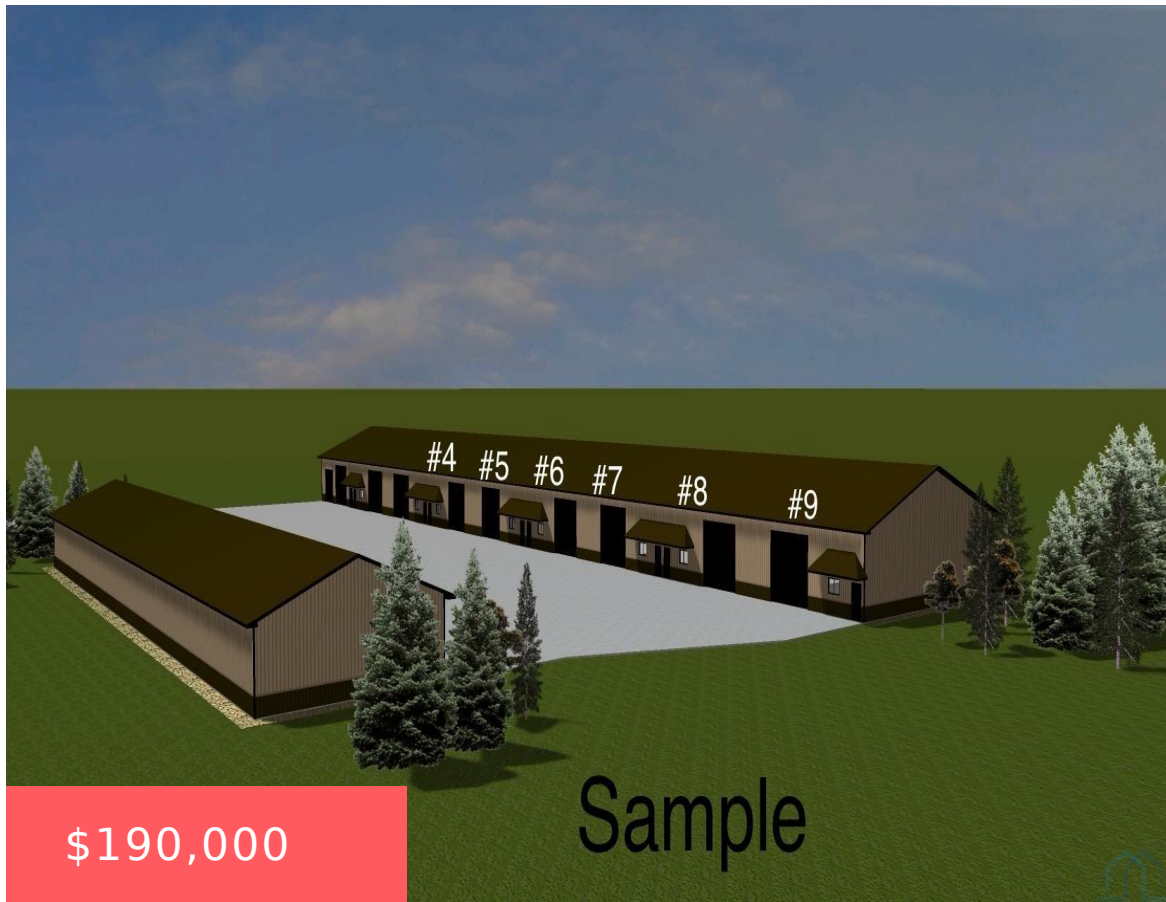

# 1003 HORIZON RD UNIT 8

<https://cardinalcityrealty.com>

Boyden, IA, 51234

Sample Unit w/ Apartment

Sample Unit w/ Apartment

Sample Unit w/ Apartment

L10 & L11 NEW HORIZON 1ST ADD UNIT #8 SOUTH HORIZON SQUARE CONDOS

- 0 beds
- 0 baths
- Ranch
- Residential
- Active
- 2400 sq ft

## Basics

**Category:** Residential

**Status:** Active

**Bathrooms:** 0 baths

**Area:** 2400 sq ft

**Type:** Ranch

**Bedrooms:** 0 beds

**Floor level:** 2400