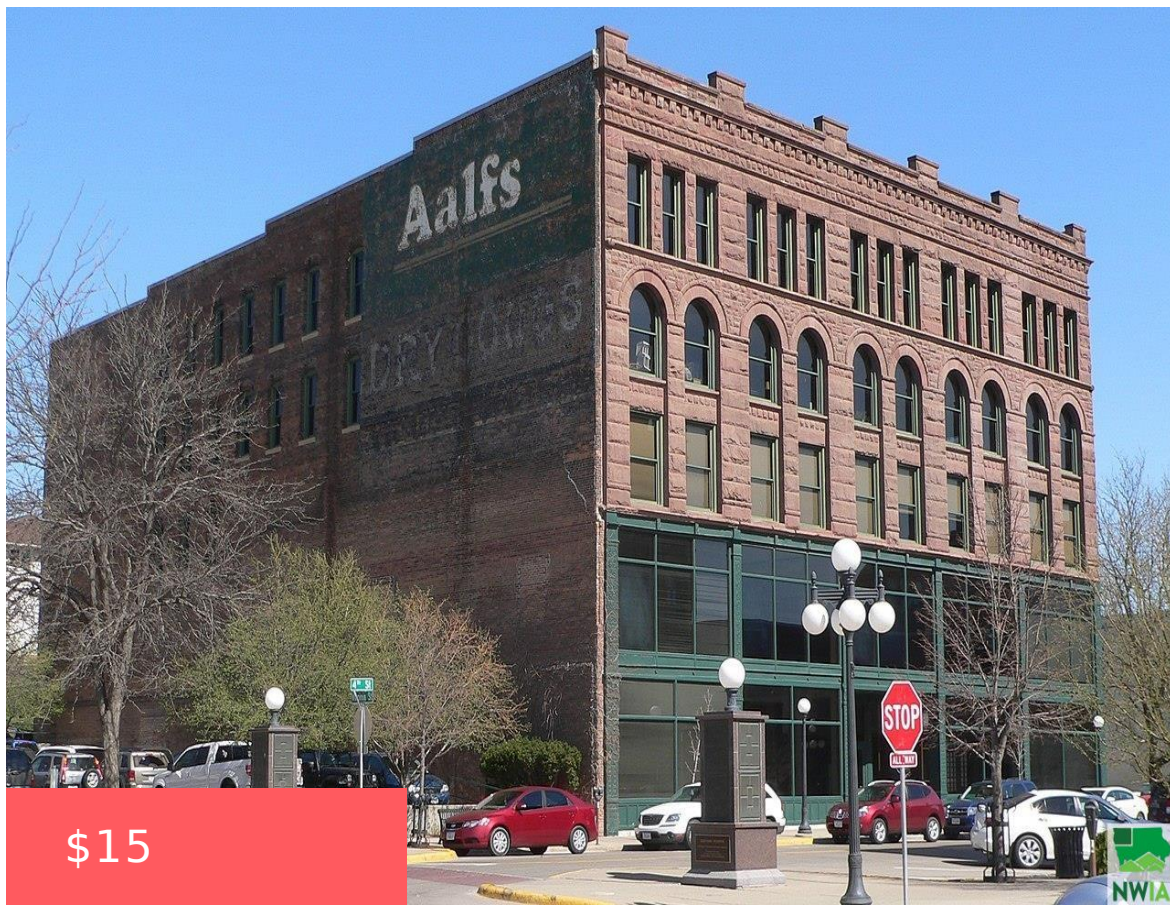

1005 4TH ST

https://cardinalcityrealty.com

Sioux City, IA,  
51101

\$15

MIDDLE SIOUX CITY W 25 FT LOTS 1-2-3 & LOTS 9-12 INCL BLK 33 plus other parcels with their own legal descriptions

- Commercial
- Active

### Basics

**Category:** Commercial

**Lot size:** 8850 sq ft

**Status:** Active

**Year built:** 1890