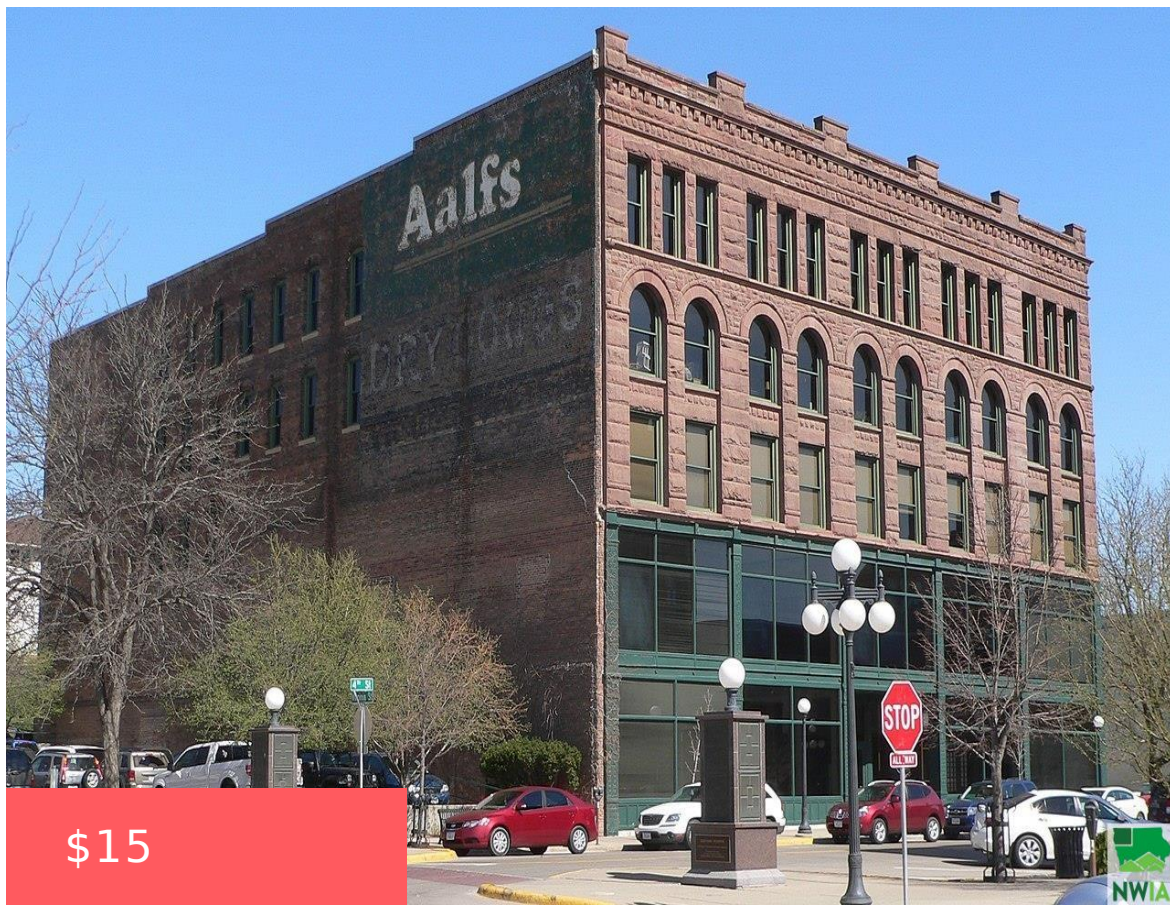

1005 4TH ST

https://cardinalcityrealty.com

Sioux City, IA,
51101

\$15

MIDDLE SIOUX CITY W 25 FT LOTS 1-2-3 & LOTS 9-12 INCL BLK 33 plus other parcels with their own legal descriptions

- Commercial
- Active

Basics

Category: Commercial

Lot size: 8850 sq ft

Status: Active

Year built: 1890

Agent

Agent First Name: Jose

Agent Last Name: Garcia