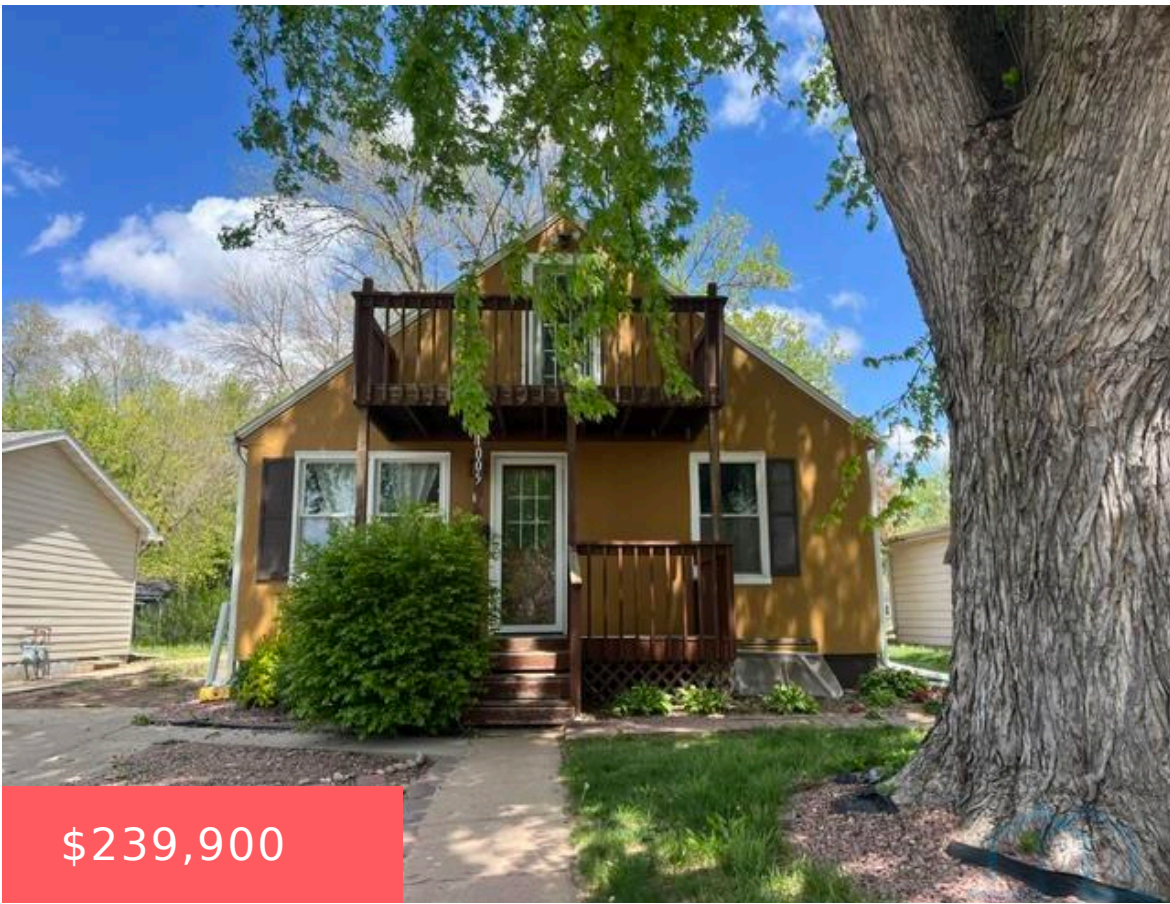

**1005 W MAIN ST**

<https://cardinalcityrealty.com>

Vermillion, SD,  
57069

**\$239,900**

LOT 6 BLK 25 VAN METERS, CITY OF VERMILLION, COUNTY CLAY, SOUTH DAKOTA

- 4 beds
- 2 baths
- 1 1/2 Story
- Residential
- Active
- 2136 sq ft

**Basics**

**Category:** Residential

**Status:** Active

**Bathrooms:** 2 baths

**Area:** 2136 sq ft

**Year built:** 1956

**Type:** 1 1/2 Story

**Bedrooms:** 4 beds

**Floor level:** 1416

**Lot size:** 6336 sq ft

---