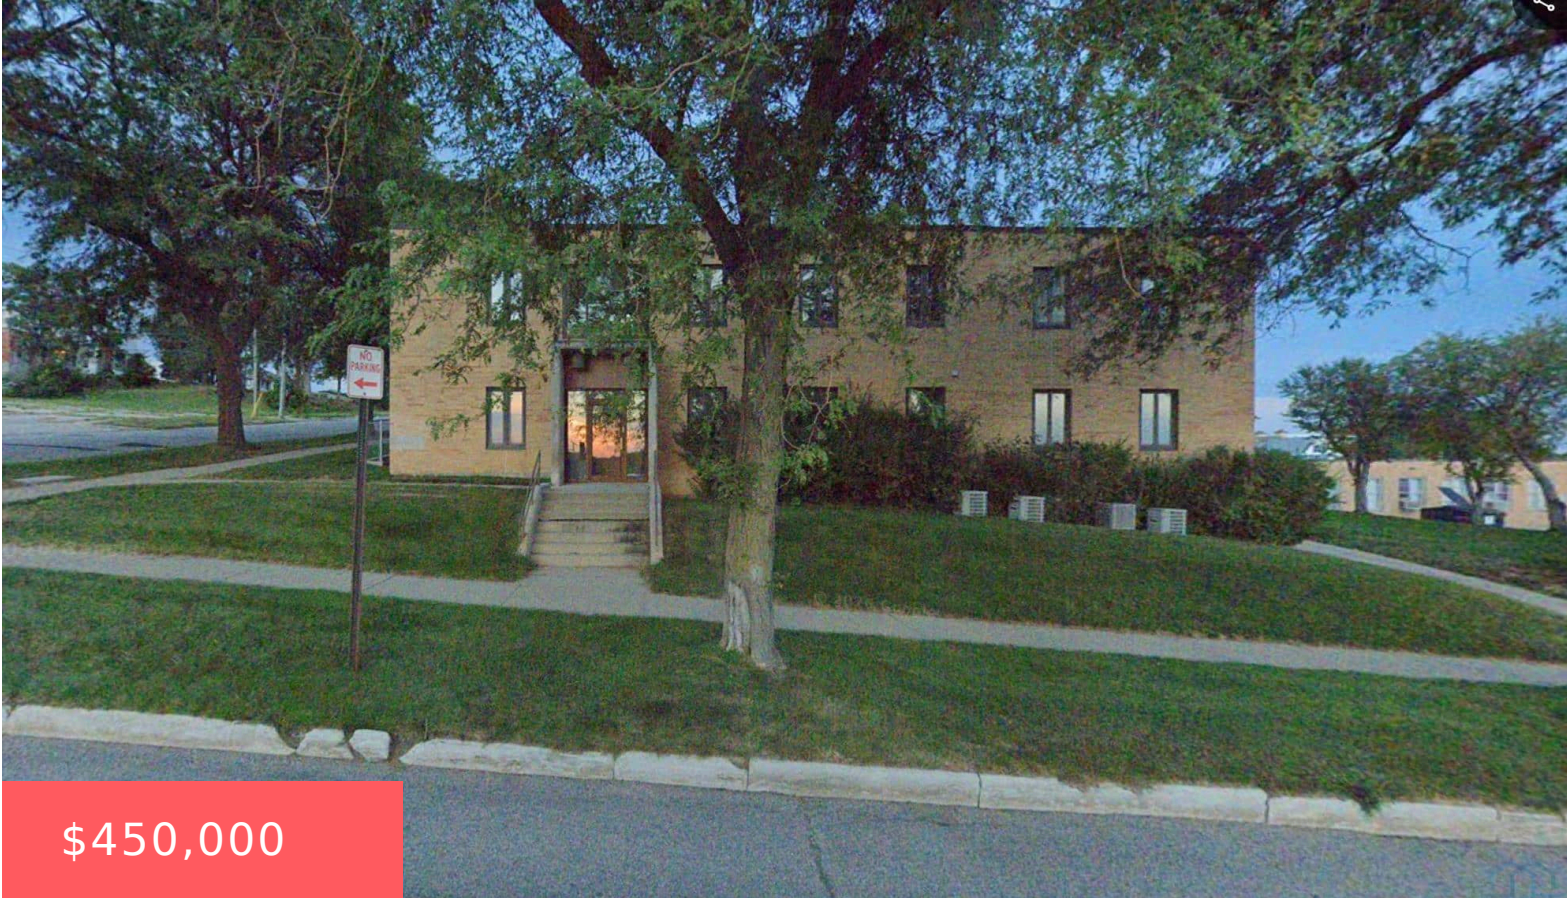

1122 GRANDVIEW BLVD

<https://cardinalcityrealty.com>

Sioux City, IA,
51101

\$450,000

SIOUX CITY EAST LOTS 1 & 2 BLK 63

- Commercial
- Pending

Basics

Category: Commercial

Lot size: 5452 sq ft

Status: Pending

Year built: 1961

Agent

Agent First Name: Jennifer Rose
Agent Email: jennifer@c21prolink.com

Agent Last Name: Bass
Agent Phone Number: 712-224-2300

Building Details

Basement: No