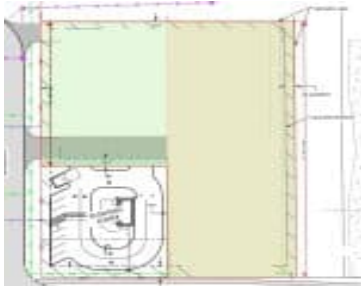

11TH ST NW

<https://cardinalcityrealty.com>

Sioux Center, IA,
51250

$875,000

1115 N MAIN AVE

- Commercial
- Active