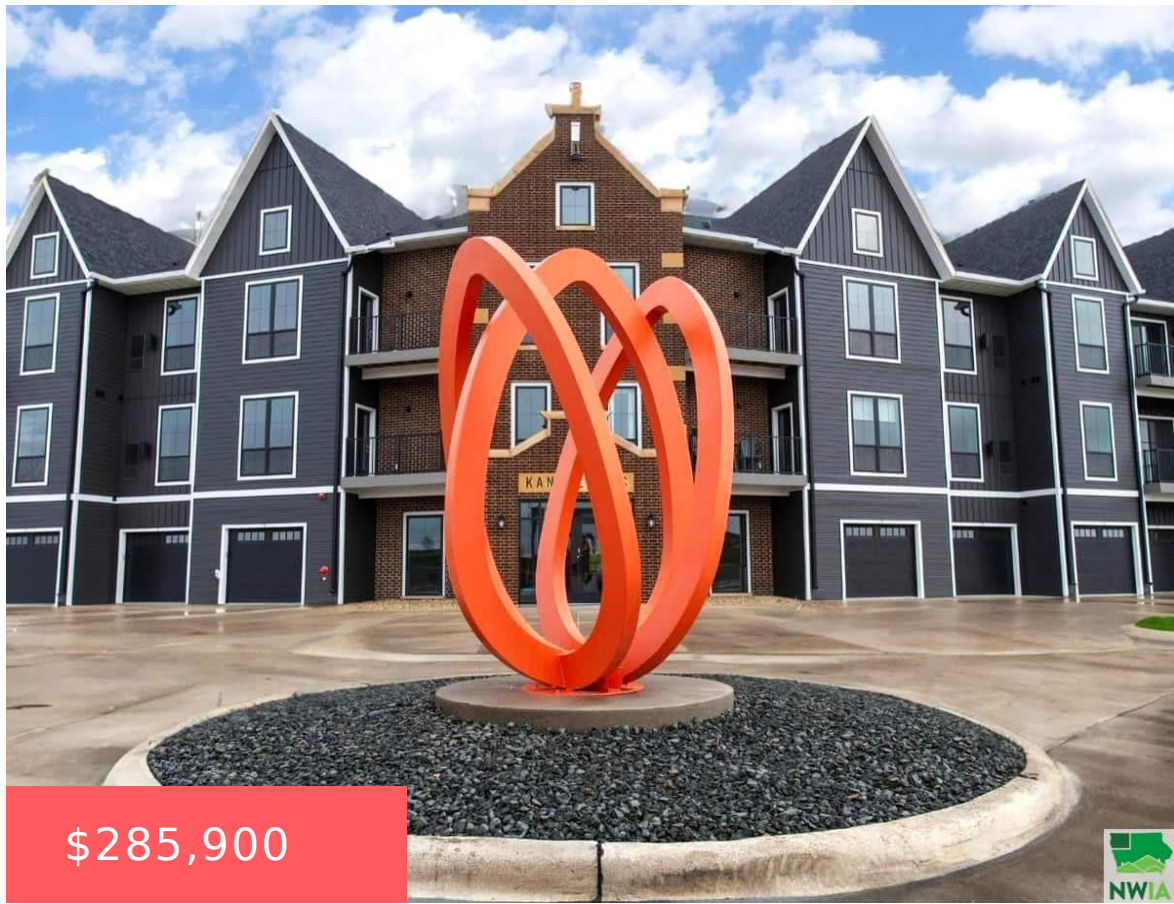

1311 CANAL CT SE

<https://cardinalcityrealty.com>

Orange City, IA,
51041

\$285,900

SE NETR IN (PARCEL E) UNIT # KANAAL HUIS AT THE CANALS

- 1 bed
- 1.5 bath
- Ranch
- Residential
- Active
- 2078 sq ft

Basics

Category: Residential

Status: Active

Bathrooms: 1.5 bath

Area: 2078 sq ft

Type: Ranch

Bedrooms: 1 bed

Floor level: 1039

Year built: 2023