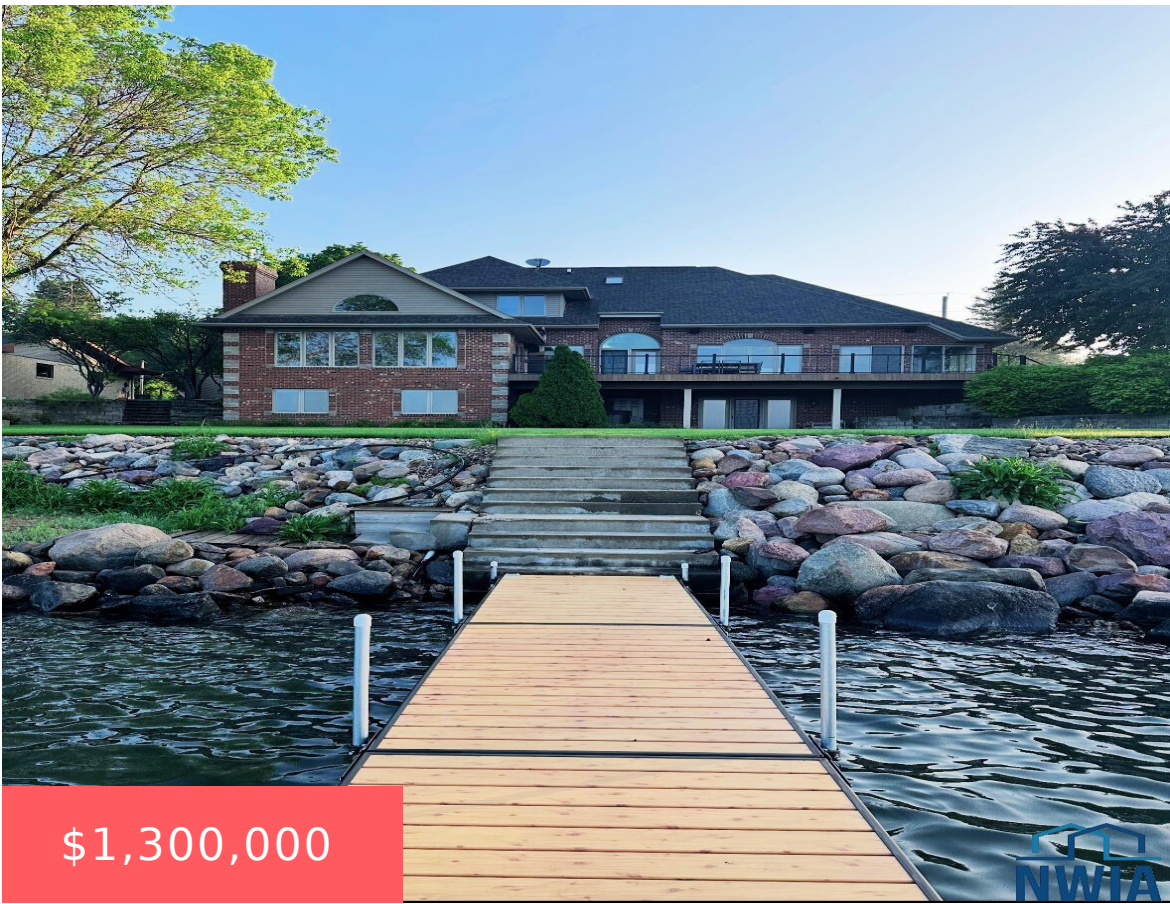

1314 SHOREWAY RD

<https://cardinalcityrealty.com>

Storm Lake, IA,
50588

\$1,300,000

03-04 STORM LAKE CORP HAYES GRAN VIEW ADD.

- 7 beds
- 4 baths
- 2 Story
- Residential
- Active
- 5730 sq ft

Basics

Category: Residential

Status: Active

Bathrooms: 4 baths

Area: 5730 sq ft

Year built: 1993

Type: 2 Story

Bedrooms: 7 beds

Floor level: 3530

Lot size: 16000 sq ft

Exterior material: Brick, Wood Lap

Parking: Attached, Triple