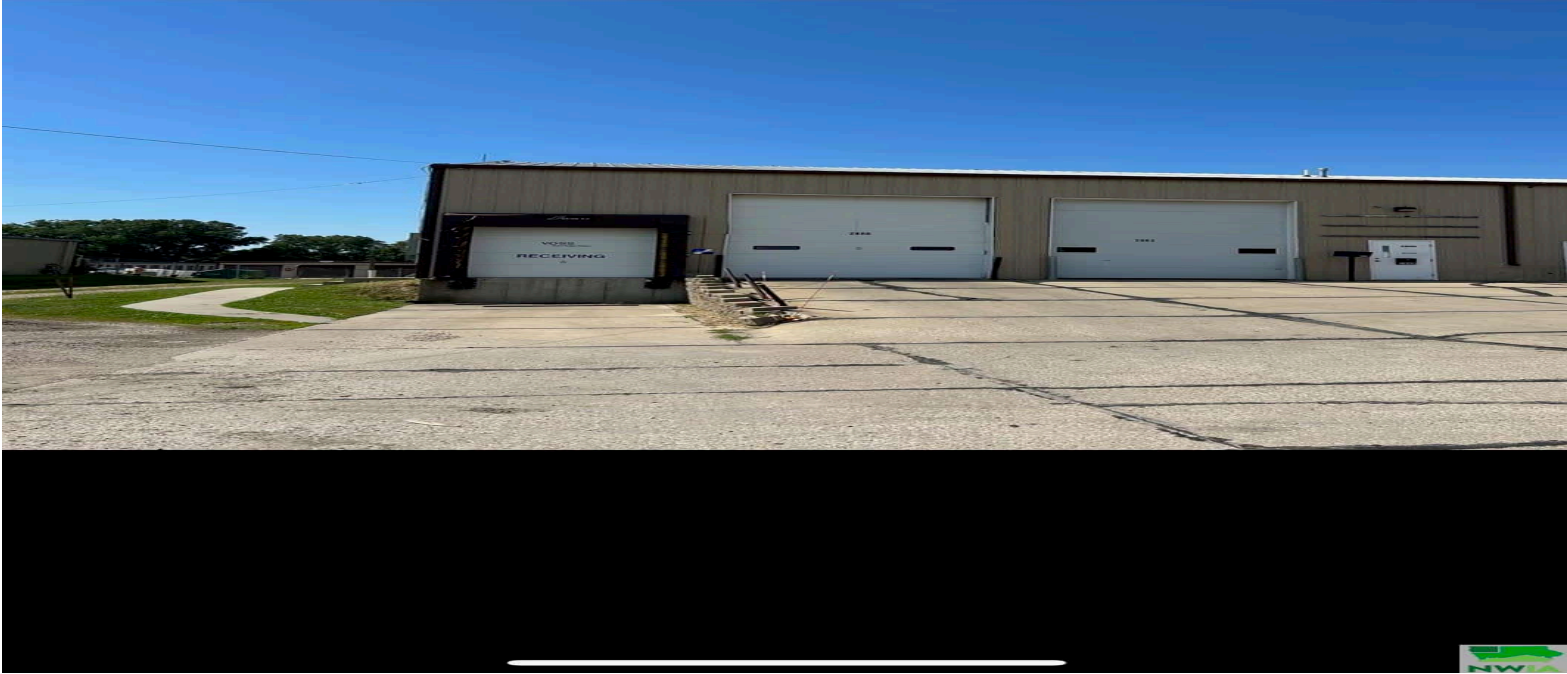

2880 28TH ST

<https://cardinalcityrealty.com>

Sioux City, IA,
51105

long legal

- Commercial
- Active

Basics

Category: Commercial

Lot size: 3700 sq ft

Basement: No

Roof: Metal

Exterior material: Aluminum