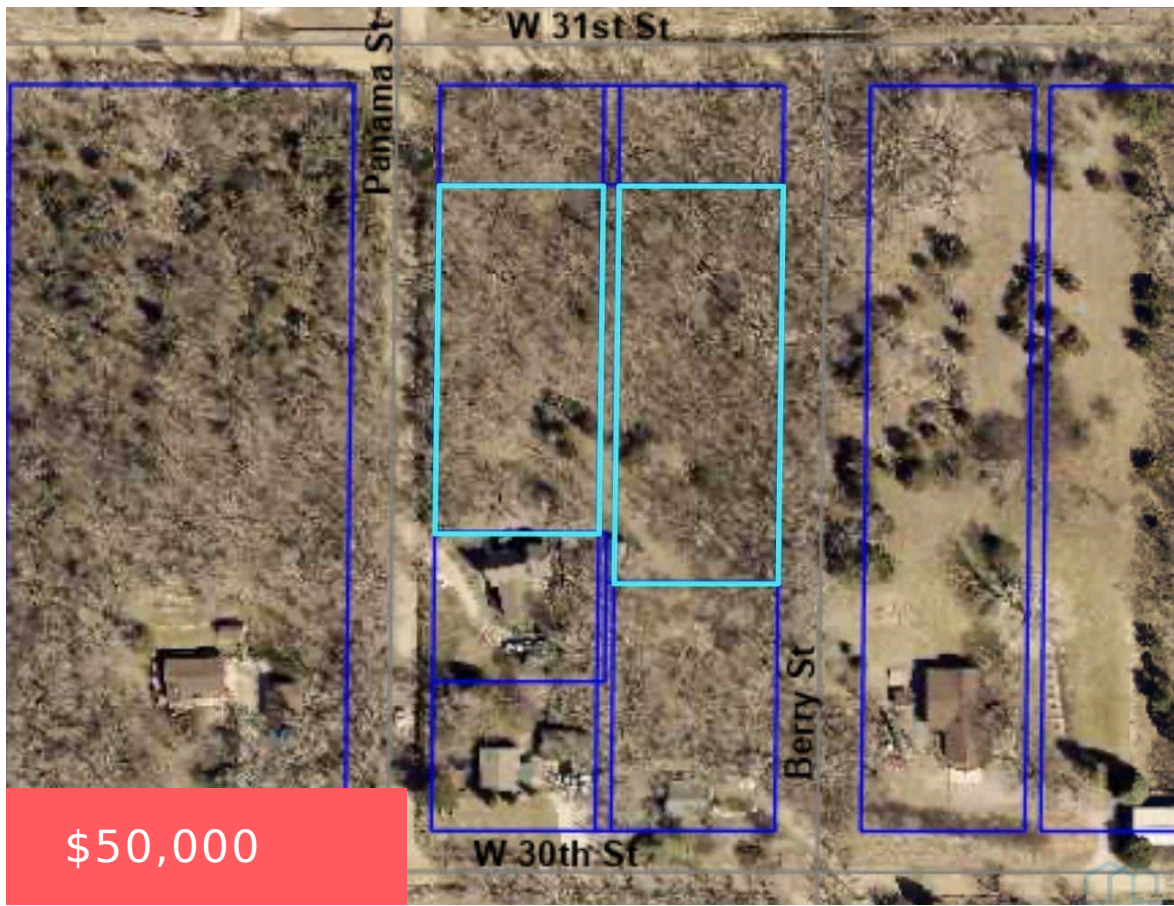

3020 PANAMA ST

<https://cardinalcityrealty.com>

Sioux City, IA,
51103

RURAL HOME SUB DIV BKS 5-6 LOTS 3-9 INCL & LOTS 21- 28 INCL BLK 6

- Building Site/Land, Residential
- Active

Basics

Category: Building Site/Land, Residential