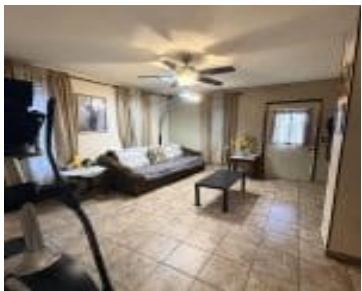

# 310 MAIN ST

<https://cardinalcityrealty.com>

Linn Grove, IA,  
51033

\$45,000

01-01 LINN GROVE CORP. NORTH LINN GROVE & LOT 2

- 4 beds
- 1 bath
- 1 1/2 Story
- Residential
- Active
- 1073 sq ft