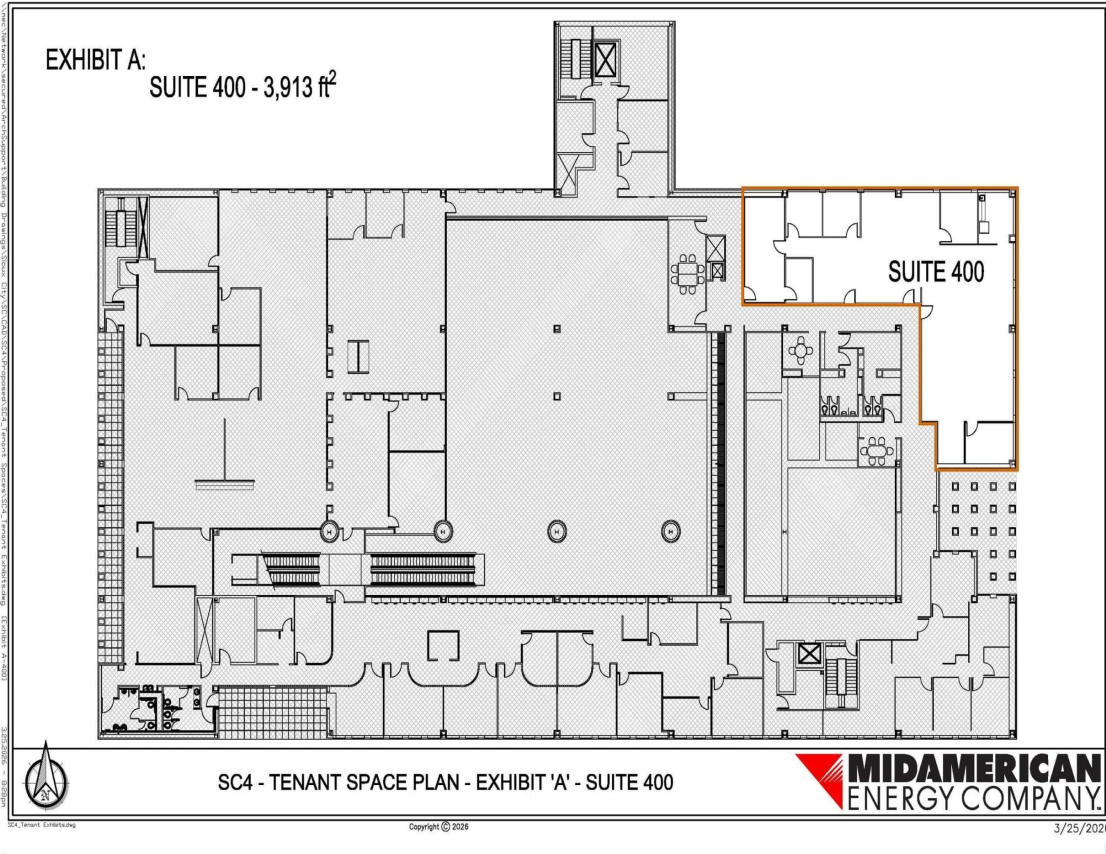

401 DOUGLAS ST

<https://cardinalcityrealty.com>

Sioux City, IA,
51101