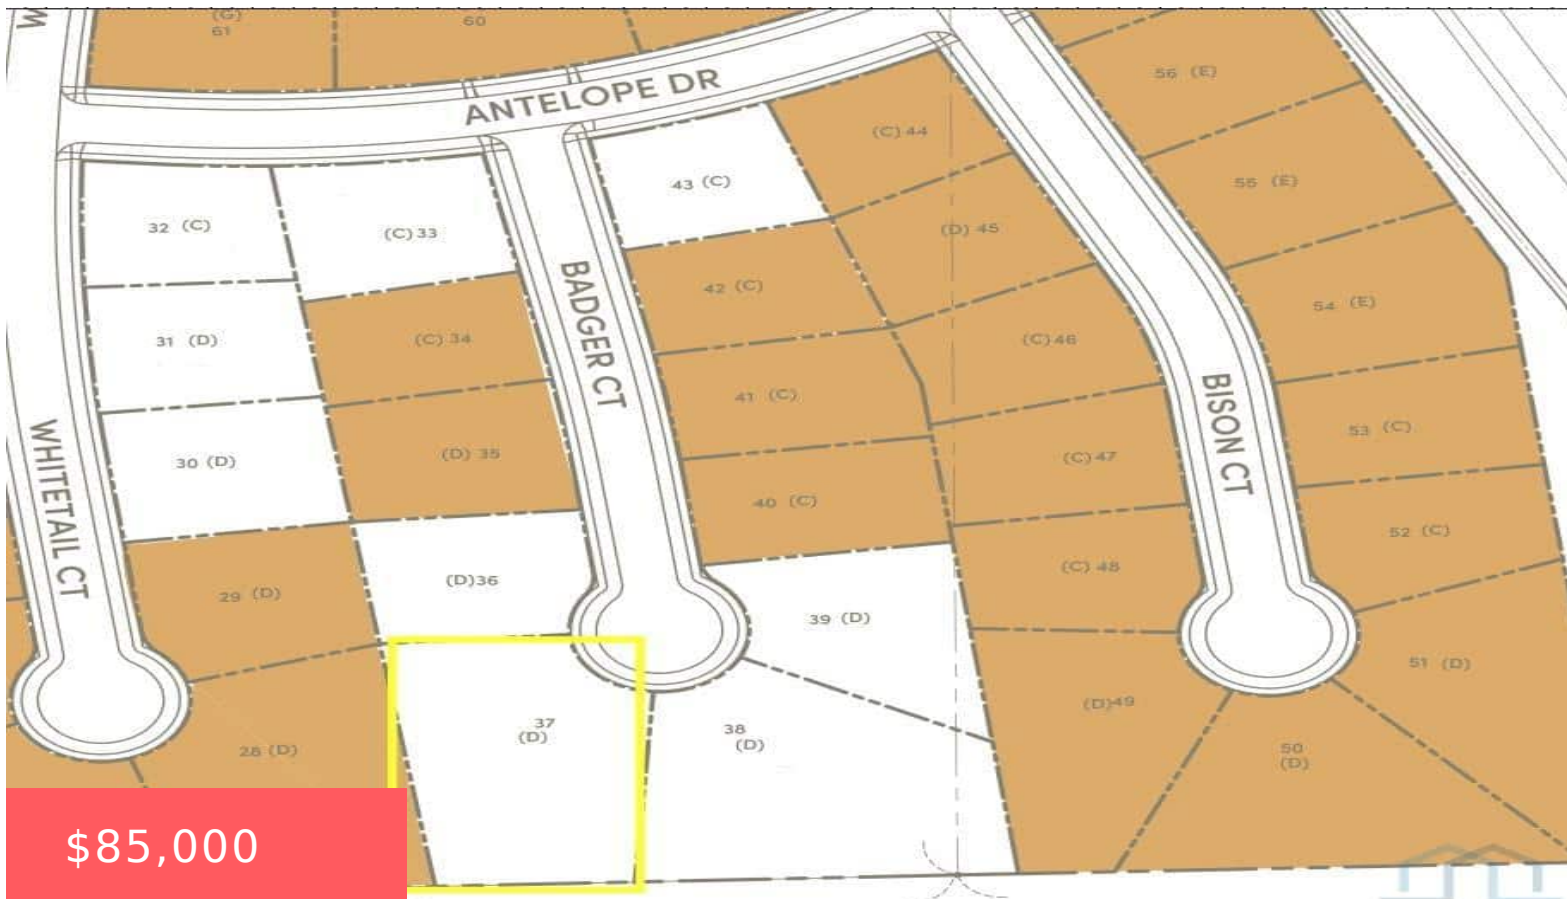

4589 BADGER CT

https://cardinalcityrealty.com

Sioux City, IA,
51106

THE RESIDENCE AT ELK CREEK THIRD FILING LOT 37

- Building Site/Land, Residential
- Active

Basics

Category: Building Site/Land, Residential

Status: Active

Lot size: 29349 sq ft

Agent

Agent First Name: Kelsey

Agent Last Name: Maxfield

Agent Email: kelseymaxfield@kw.com

Agent Phone Number: 712-898-1230