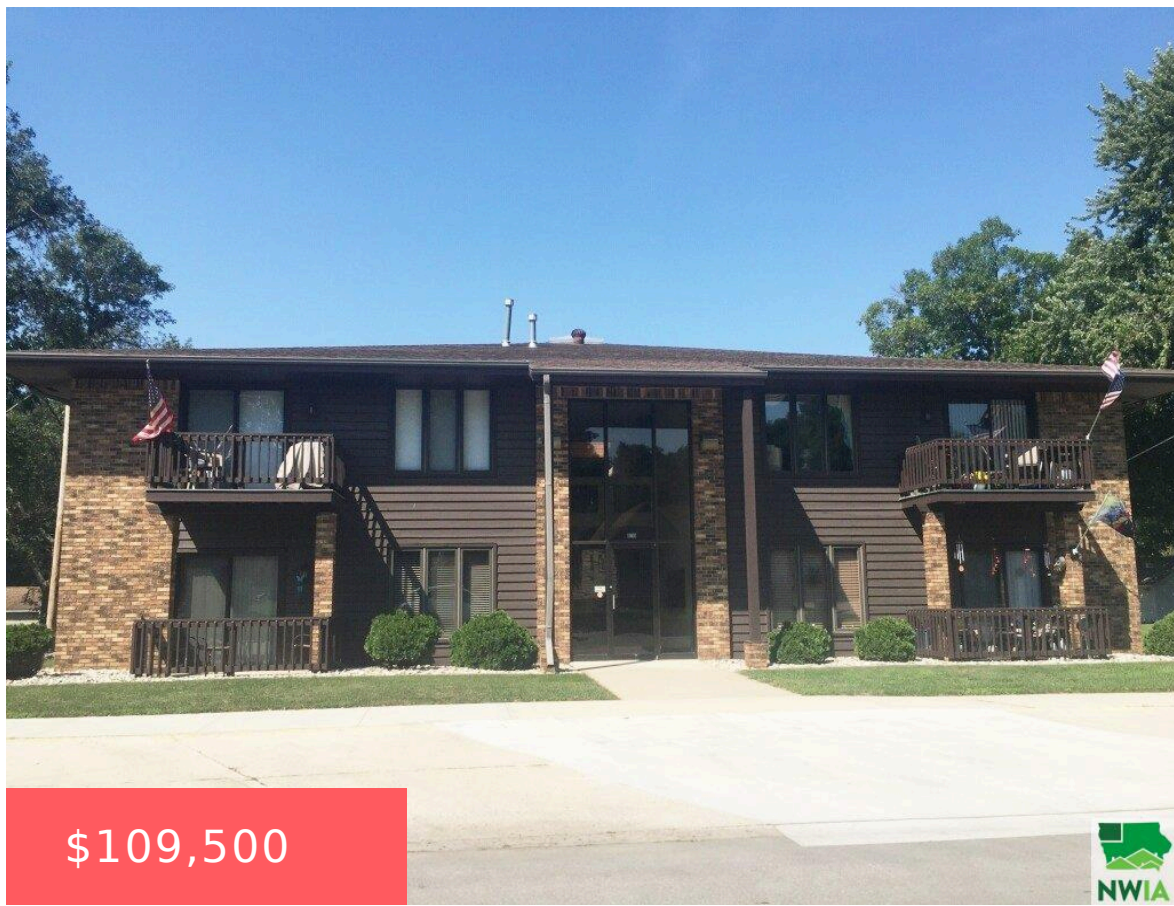

# 620 4TH AVE APT 5

<https://cardinalcityrealty.com>

Sheldon, IA, 51201

First Addition Lots 17-18 Block 28 Skyview Condo Unit #5

- 2 beds
- 1 bath
- 2 Story
- Residential
- Active
- 1122 sq ft

---

## Basics

**Category:** Residential

**Status:** Active

**Bathrooms:** 1 bath

**Area:** 1122 sq ft

**Type:** 2 Story

**Bedrooms:** 2 beds

**Floor level:** 1122

## Building Details

**Basement:** None

**Roof:** Shingle

**Exterior material:** Brick, Cedar

**Parking:** Detached