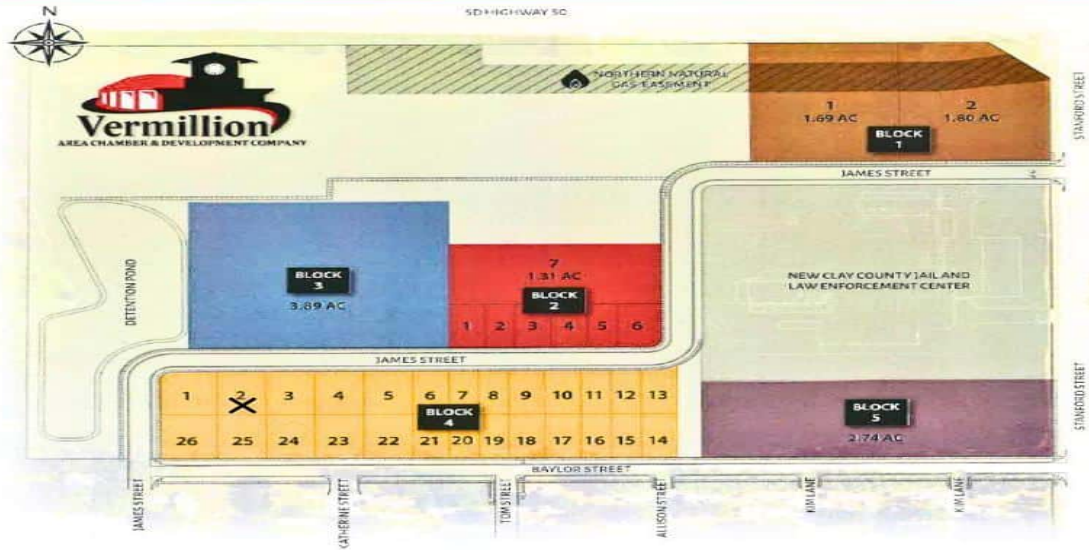

JACK POWELL DEVELOPMENT Vermillion, SD

$30,000

Member & Realtors 605-624-5571

Dakota Realty
123 E Cherry St
Vermillion, SD 57069
605-692-4474 / 877-322-3958 toll free
homes@dakotarealty.com

PREMIER
1218 E Cherry St
Vermillion, SD 57069
605-624-2846
www.yourpremierhome.com

MALONEY
108 E Main St
Vermillion, SD 57069
605-624-3333
office@realestatemaloney.com

LOT 2, BLK 4, JACK POWELL ADDN., CITY OF VERMILLION, COUNTY OF CLAY,
SOUTH DAKOTA

- Building Site/Land, Residential
- Active

Basics

Category: Building Site/Land, Residential

Status: Active

Lot size: 9367 sq ft

Agent