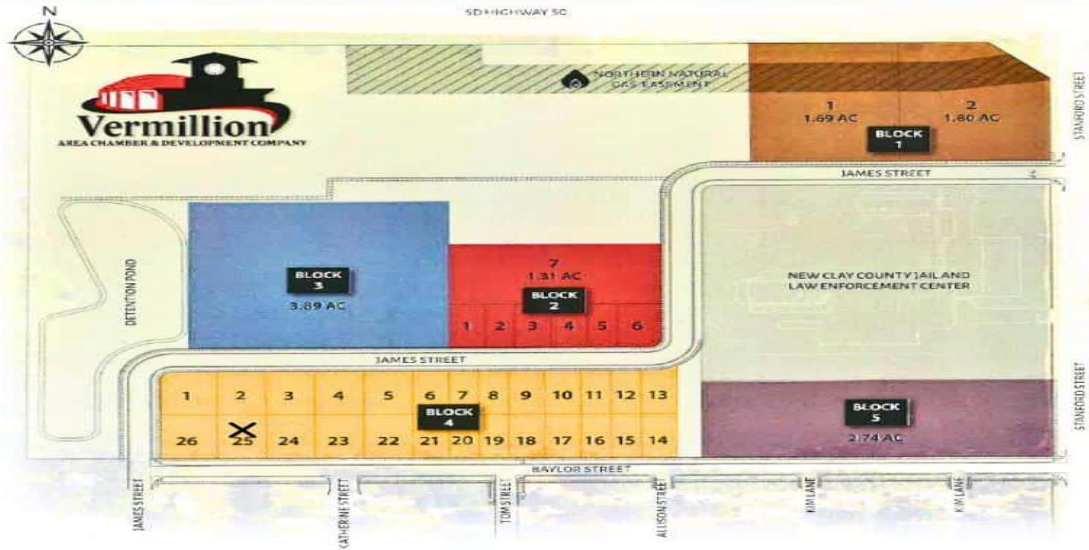

JACK POWELL DEVELOPMENT Vermillion, SD

$30,000

Dakota Realty
123 E Cherry St
Vermillion, SD 57069
605-692-4474 / 877-322-3958 toll free
homes@dakotarealty.com

PREMIER
Real Estate & Property Management
1218 E Cherry St
Vermillion, SD 57069
605-624-2846
www.yourpremierhome.com

MALONEY
108 E Main St
Vermillion, SD 57069
605-624-3333
office@realestatemaloney.com

LOT 25, BLK 4, JACK POWELL ADDN., CITY OF VERMILLION, COUNTY OF CLAY, SOUTH DAKOTA

- Building Site/Land, Residential
- Active

Basics

Category: Building Site/Land, Residential

Status: Active

Lot size: 9360 sq ft

Agent