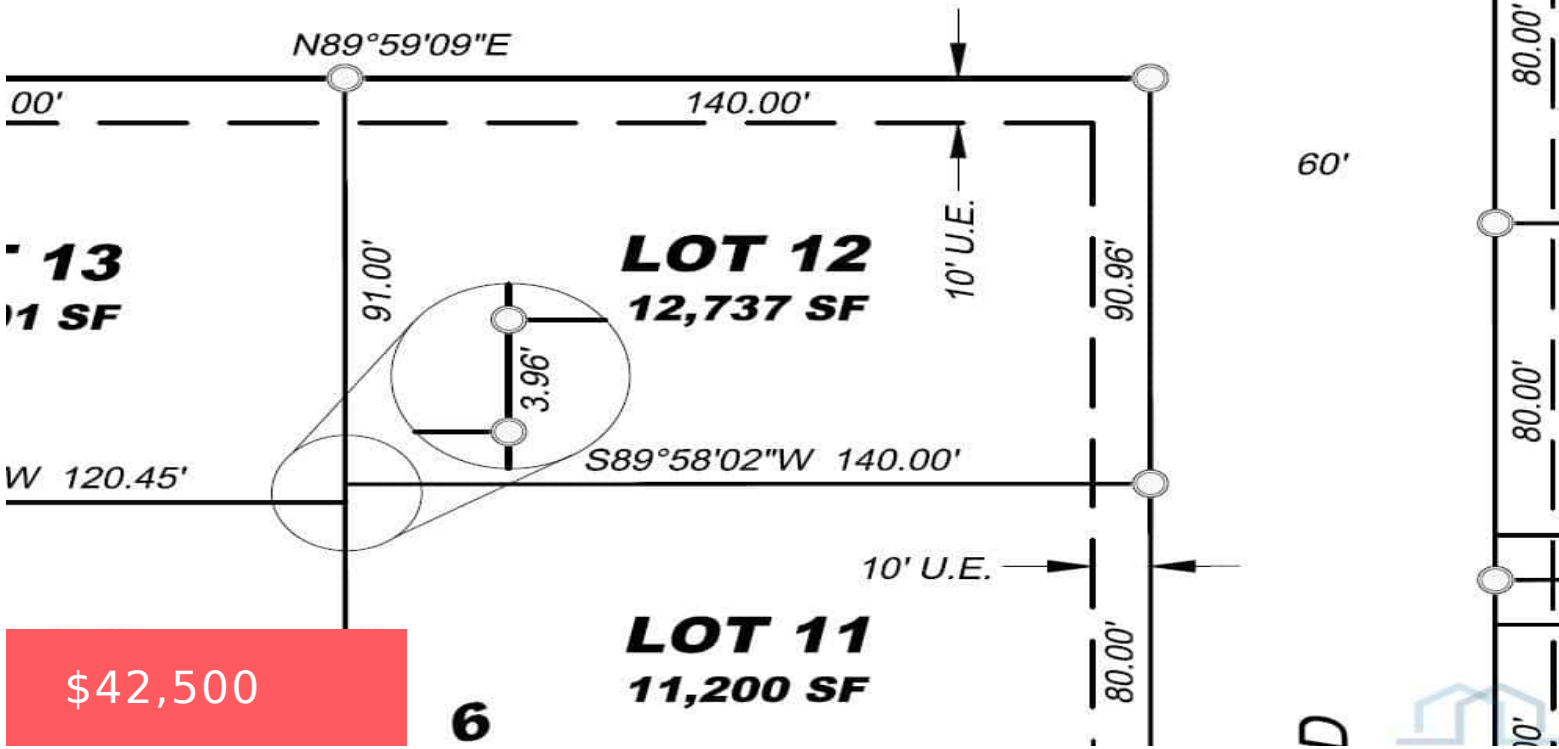

RUSSELL STREET

Lot 12 Block 6 Country Club Estates Elk Point City, Union County, SD

- Building Site/Land, Residential
- Active

Basics

Category: Building Site/Land, Residential

Status: Active

Lot size: 16312 sq ft