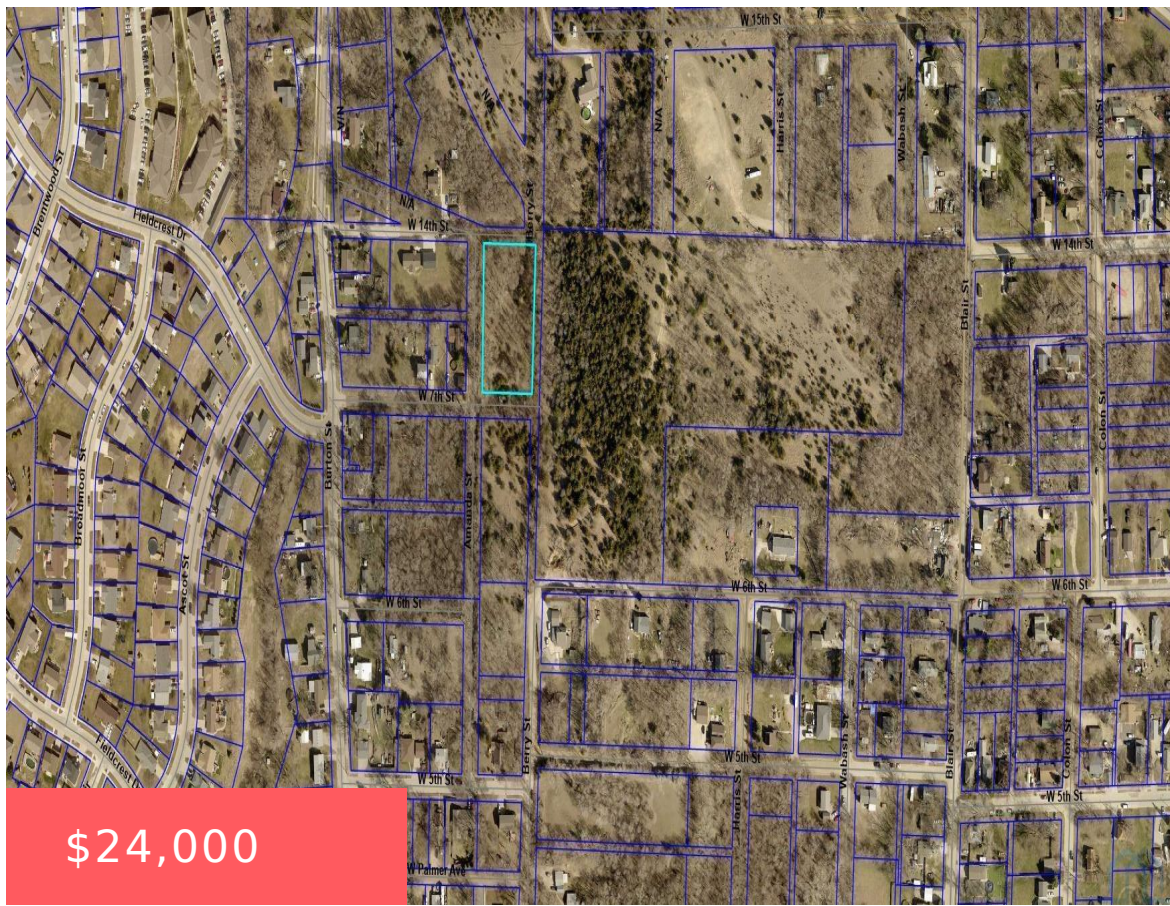

700 AMANDA ST

<https://cardinalcityrealty.com>

Sioux City, IA,
51103

\$24,000

GOLFVIEW LOTS 1-6 INCL BLK 1

- Building Site/Land, Commercial
- Active

Basics

Category: Building Site/Land, Commercial

Status: Active

Lot size: 44,240 sq ft

Agent

Agent First Name: Terry

Agent Last Name: Hoffman

Agent Email: tdusterh61@gmail.com

Agent Phone Number: 712-224-6398