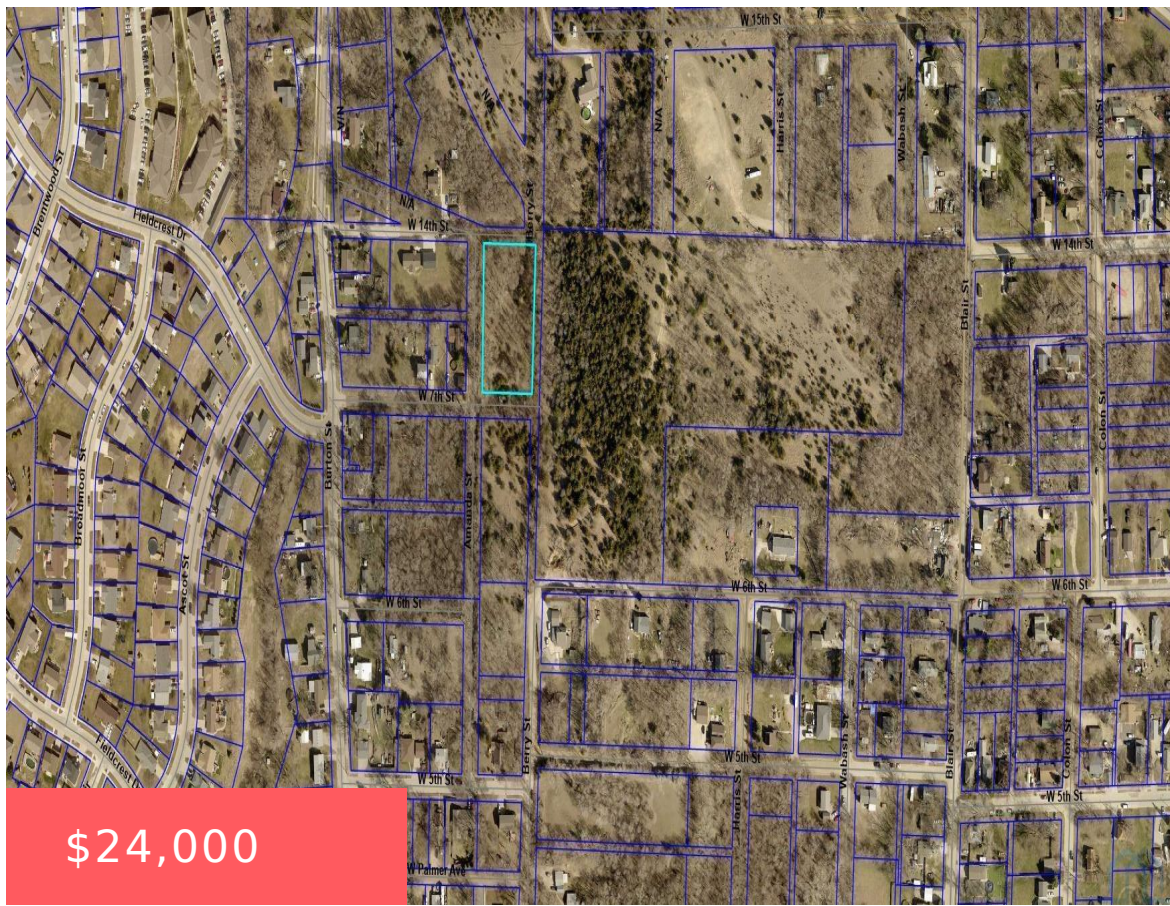

# 700 AMANDA ST

<https://cardinalcityrealty.com>

Sioux City, IA,  
51103

**\$24,000**

GOLFVIEW LOTS 1-6 INCL BLK 1

- Building Site/Land, Commercial
- Active

## Basics

**Category:** Building Site/Land, Commercial

**Status:** Active

**Lot size:** 44,240 sq ft