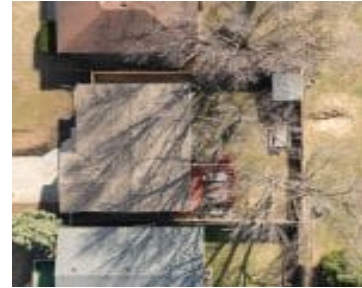

708 E 15TH ST

<https://cardinalcityrealty.com>

South Sioux City,  
NE, 68776

0 29 9 LOT 18 LIN DU ADDITION 1ST FILING

- 4 beds
- 2 baths
- Ranch
- Residential
- Active
- 1950 sq ft

## Building Details

**Basement:** Finished

**Roof:** Shingle

**Exterior material:** Vinyl

**Parking:** Attached