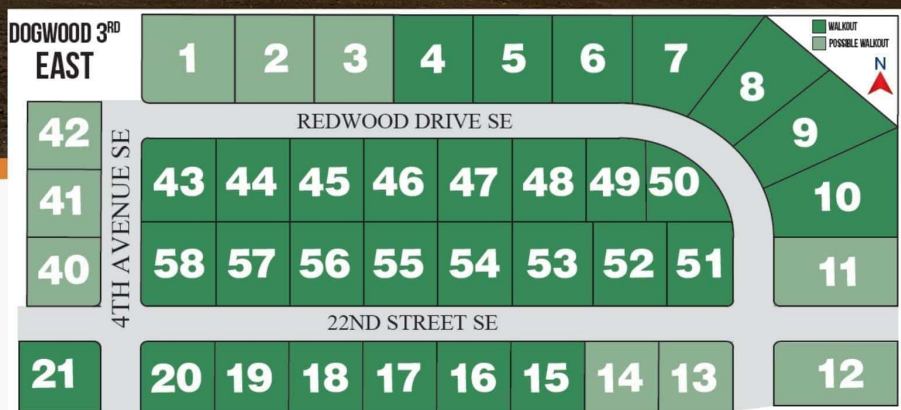

# DOGWOOD 3RD ADDITION EAST LOTS 1-21 & 40-58

https://cardinalcityrealty.com

## Dogwood 3rd East Addition

\$54,900

Lot 42 Dogwood Third Addition to the City of Le Mars, Plymouth County, Iowa

- Building Site/Land, Residential
- Active

### Basics

**Category:** Building Site/Land, Residential

**Status:** Active

**Lot size:** 13903 sq ft