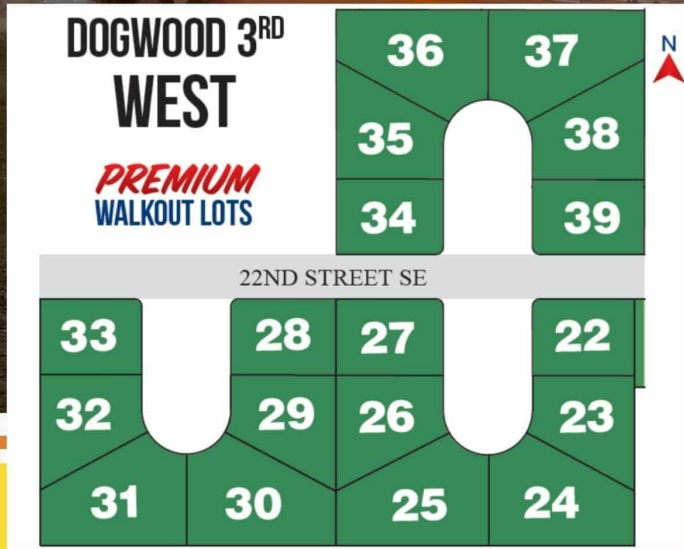

DOGWOOD 3RD ADDITION WEST LOTS 22-39

https://cardinalcityrealty.com

Dogwood 3rd West Addition

\$69,900

Lot 39 Dogwood Third Addition to the City of Le Mars, Plymouth County, Iowa.

- Building Site/Land, Residential
- Active

Basics

Category: Building Site/Land, Residential

Status: Active

Lot size: 15204 sq ft

Agent

Agent First Name: Shane

Agent Last Name: Sitzmann

Agent Email: shane@sitzmannrealestate.com