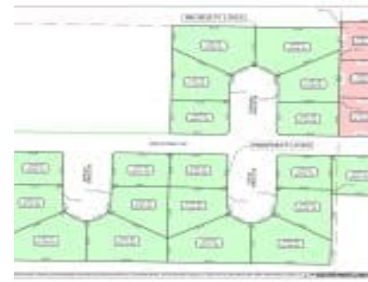

DOGWOOD 3RD ADDITION WEST LOTS 22-39

https://cardinalcityrealty.com

Dogwood 3rd West Addition

\$69,900

Lot 39 Dogwood Third Addition to the City of Le Mars, Plymouth County, Iowa.

- Building Site/Land, Residential
- Active

Basics

Category: Building Site/Land, Residential

Status: Active

Lot size: 15204 sq ft

Agent

Agent First Name: Shane

Agent Last Name: Sitzmann

Agent Email: shane@sitzmannrealestate.com