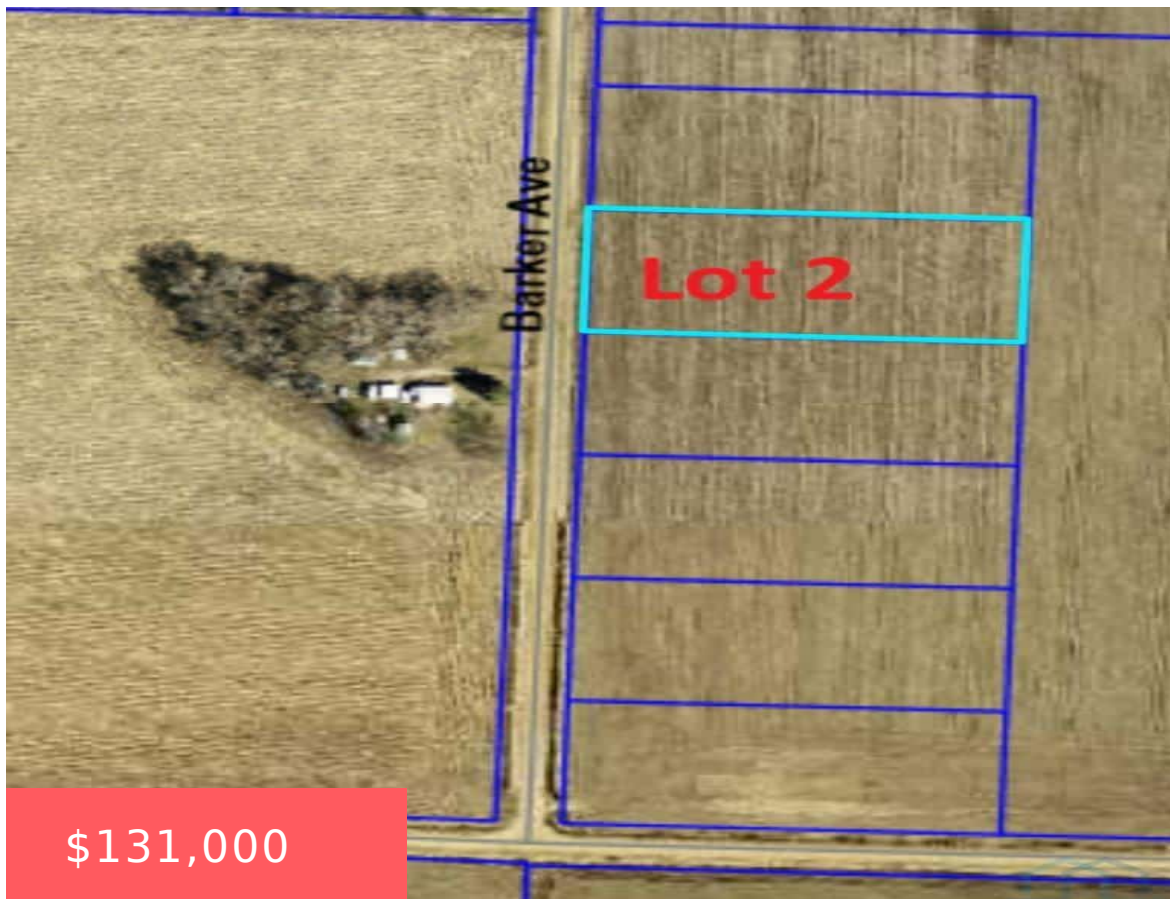

TBD BARKER AVE LOT 2

<https://cardinalcityrealty.com>

Sergeant Bluff, IA,
51054

LIBERTY TOWNSHIP BARKER ADDITION LOT 2

- Building Site/Land, Residential
- Active

Basics

Category: Building Site/Land, Residential

Status: Active

Lot size: 93,654 sq ft

Agent

Agent First Name: Michele

Agent Last Name: Ivener, CRS

Agent Email: ivenermich@aol.com

Agent Phone Number: 712-259-1189