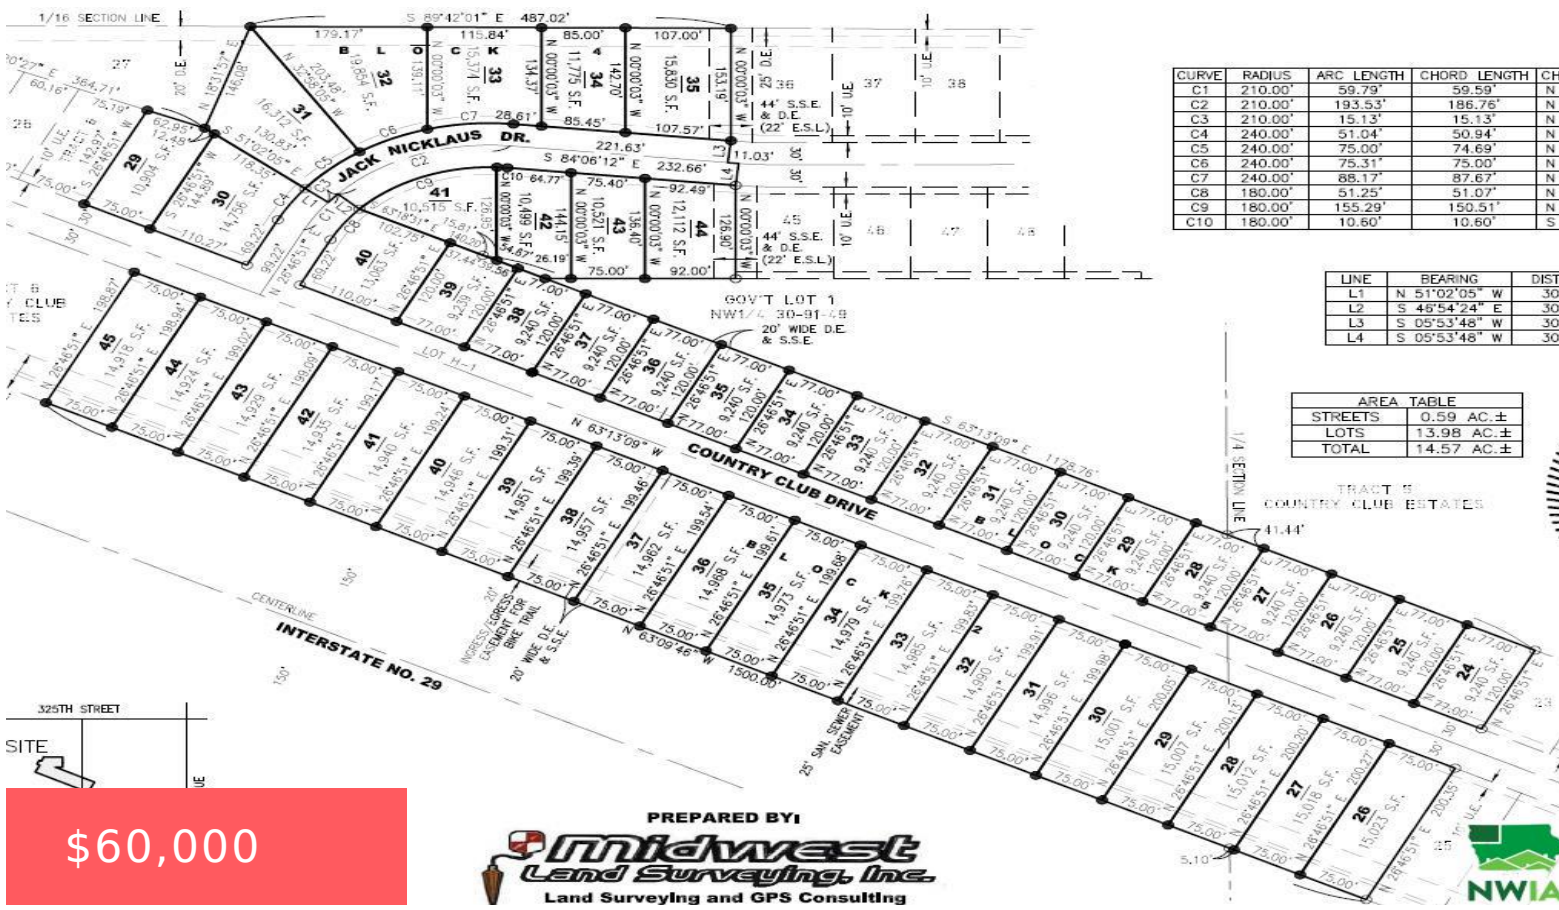

TBD COUNTRY CLUB DRIVE

<https://cardinalcityrealty.com>

Elk Point, SD,
57025

\$60,000

Lot 43, 44, 45 Block 2 Country Club Estates Elk Point City, Union County, SD

- Building Site/Land, Residential
- Active

Basics

Category: Building Site/Land, Residential

Status: Active

Lot size: 44771 sq ft

Agent

Agent First Name: Troy

Agent Last Name: Donnelly

Agent Email: tdonnelly@iw.net